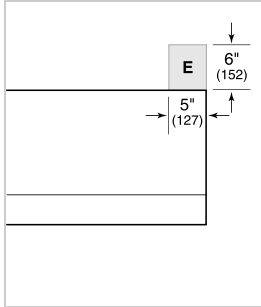

**BLOWER OPTIONS**

- 1521 CMH Internal Blower
- 1528 CMH Remote Blower

**PRODUCT SPECIFICATIONS**

Model	ICBPW602718
Electrical Supply	220-240 VAC; 50/60 Hz
Electrical Service	≤ 6 A
Discharge Location	Vertical or Horizontal
Discharge Dimensions	250 mm Round
Bottom of Hood to Countertop	762 mm to 914 mm

**ELECTRICAL**

**NOTE:** Dimensions in parenthesis are in millimeters unless otherwise specified

**DIMENSIONS**